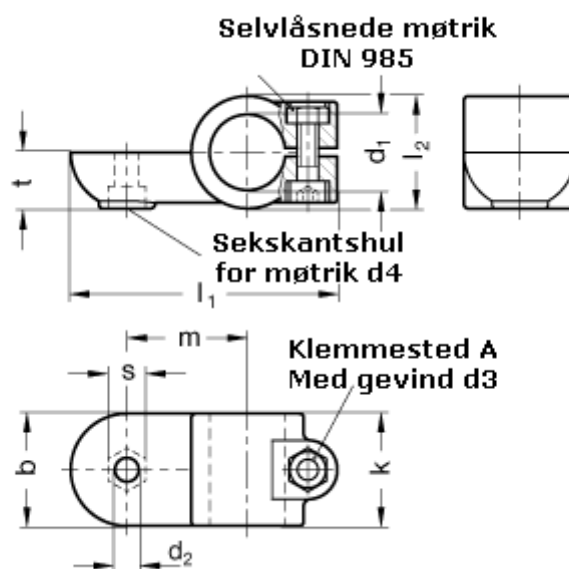

Article number: 20278B40IV2BL

Description: E+G Swivel clamp connector  
GN278-B40-IV-2-BL

## Measures

$b = 65$	$m = 70$
$d_1 = B40$	$s = 17.0$
$d_2 = 10.5$	$t = 32.5$
$d_3 = M10$	
$d_4 = M10$	
$k = 65$	
$l_1 = 148$	
$l_2 = 65$	